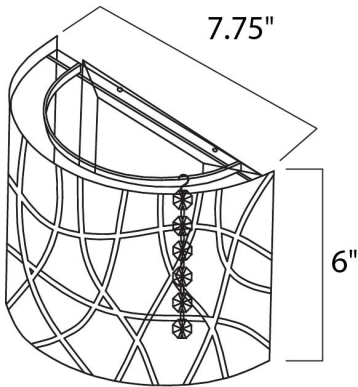

PRODUCT DESCRIPTION

Legendary meets contemporary with the Inca Collection. Reminiscent of the mythical tales of Incan treasures, the fixtures offer brilliantly shining crystal enclosed within a precision laser-cut sheath that cannot be duplicated. The glow of the light from within casts a beautifully radiant shine that adorns the outer permeable layer.

MEASUREMENTS

DIMENSION : 7.75" L x 7.8" W x 5.9" H x 4" Ext
 MAX OAH : 6.75" W x 5.13" H
 HANGING WEIGHT : 1.54 lb

LAMPING

INPUT VOLTAGE : 120V
 LUMENS : 450 Rated (400 Del.)
 BULB : 1 x 4W LED G9 , 4W Total
 BULB INCLUDED : (Included)
 DIMMABLE : Yes
 CRI : 80+ CRI
 COLOR_TEMP : 3000K